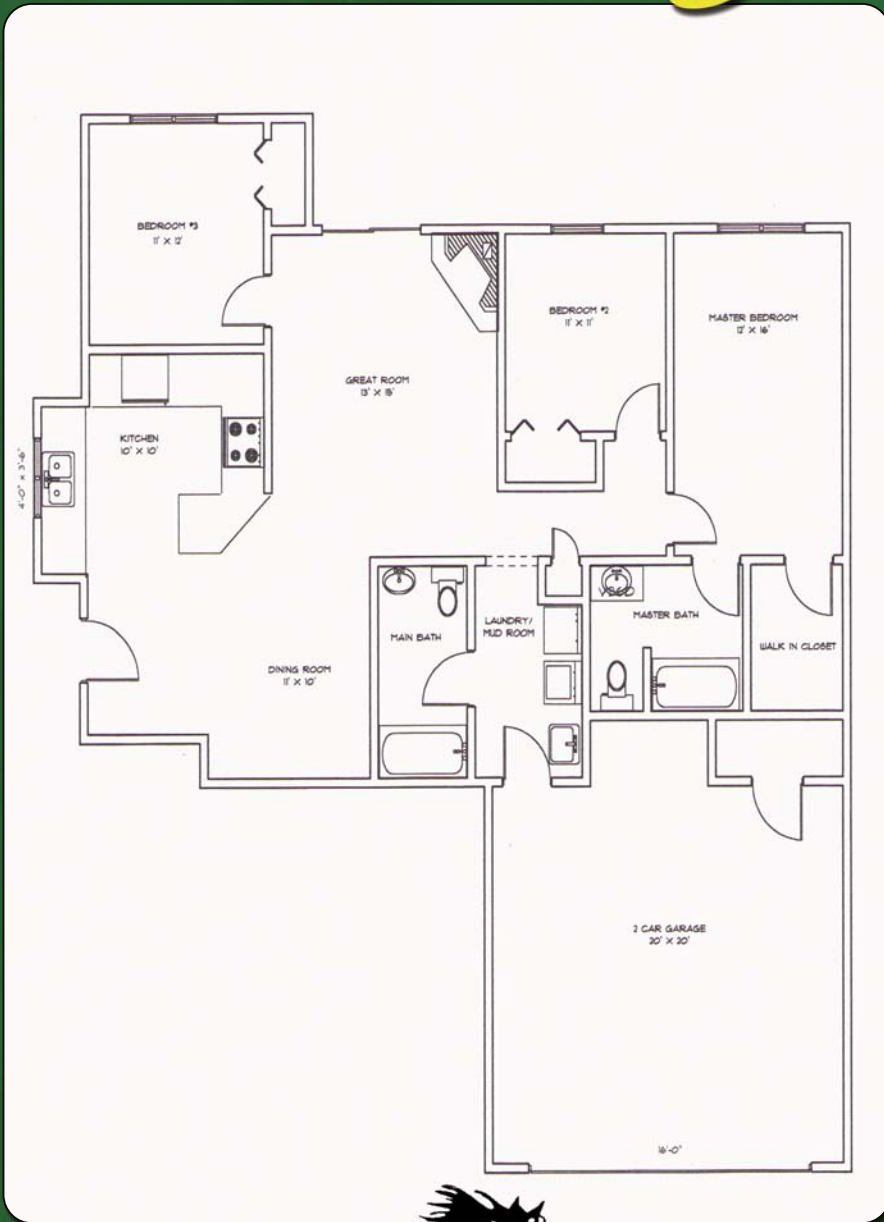

The Sydney

*3 Bedroom
2 Bath
2 Car Garage
1,291 Sq. Ft.
Garage 430 Sq. Ft.*

The
Derby Village
COMMUNITY

Reserve Yours Today
(419)885-5483