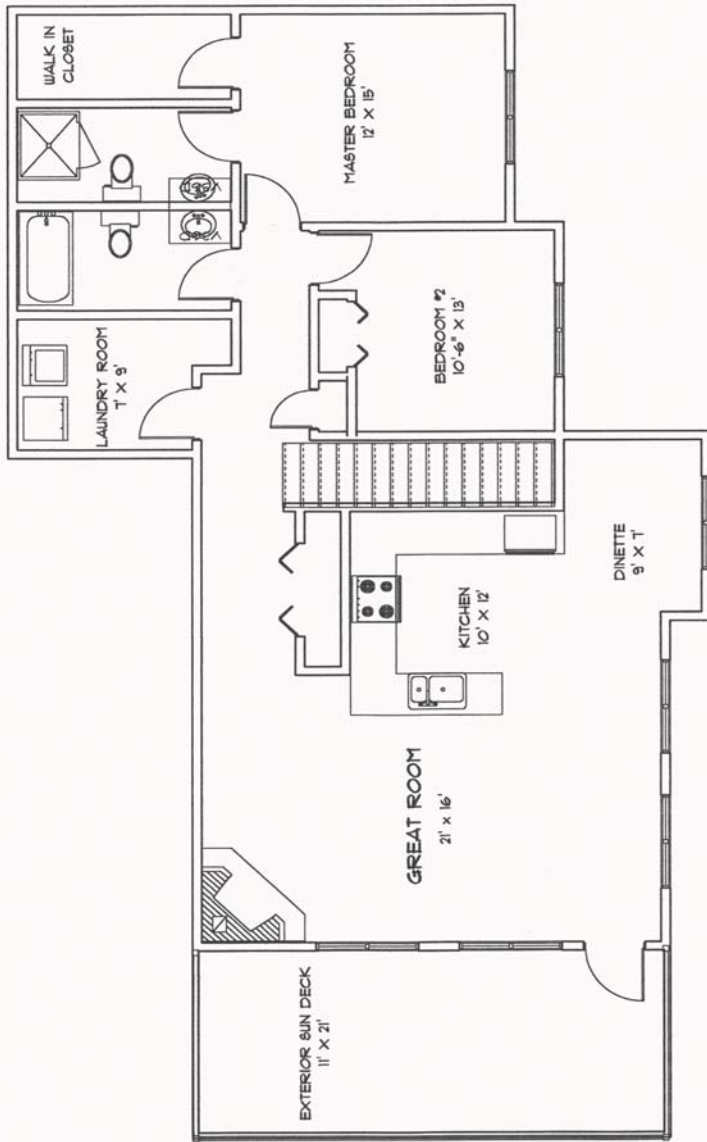

The Shayni

*2 Bedroom
2 Bath
1 Car Garage
1,206 Sq. Ft.
Garage 257 Sq. Ft.*

The
Derby Village
COMMUNITY

Reserve Yours Today
(419)885-5483