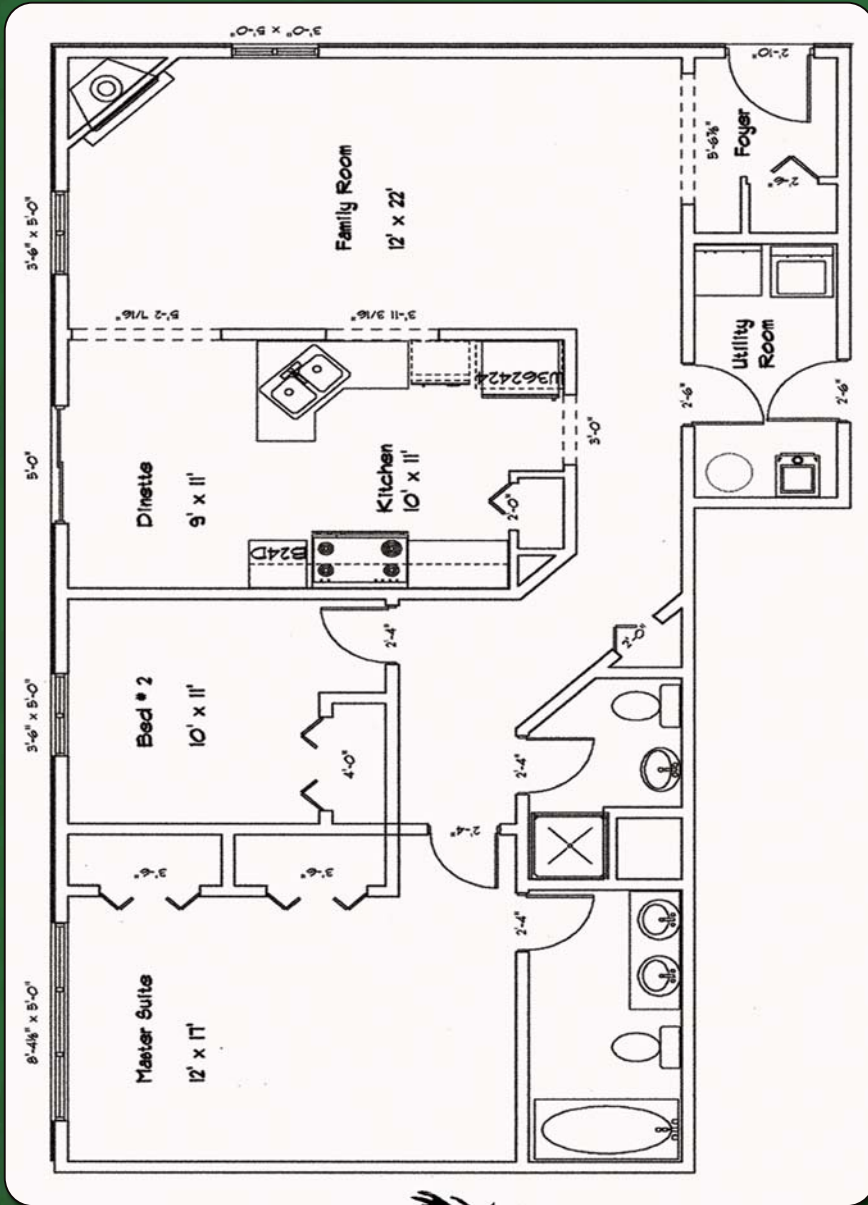

# The Morgan

2 Bedroom  
2 Bath  
2 Car Garage  
1,182 Sq. Ft.  
Garage 430 Sq. Ft.

The  
Derby Village  
**COMMUNITY**

Reserve Yours Today  
(419)885-5483