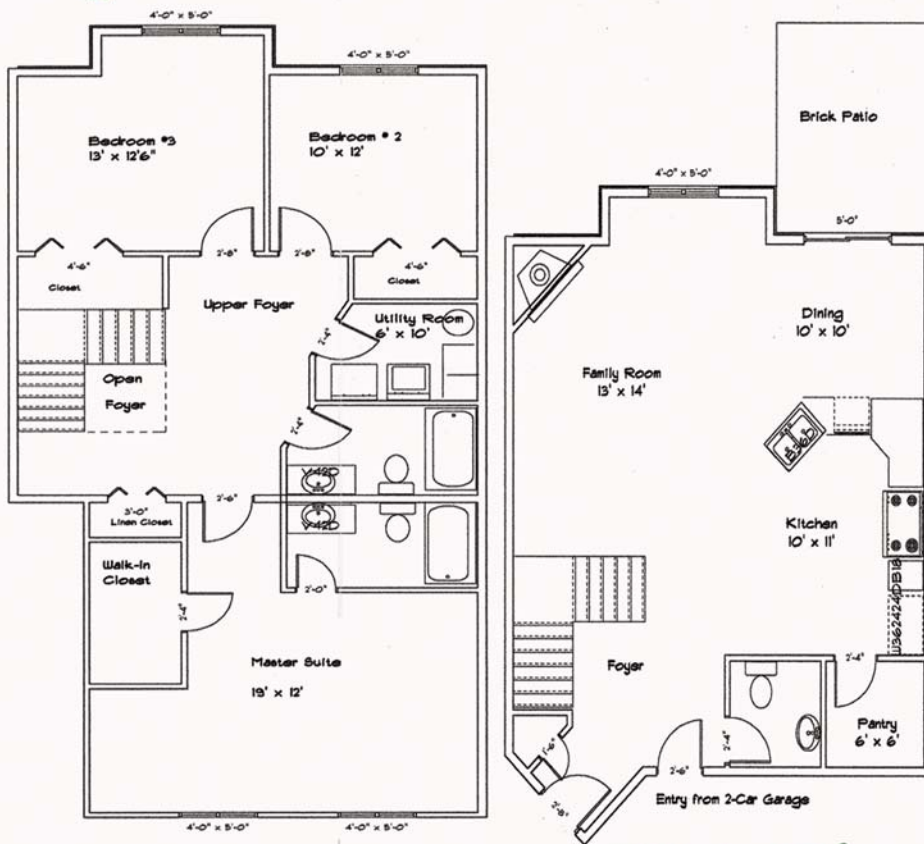

The Heidi

Upstairs

Main Floor

3 Bedroom
 2.5 Bath
 2 Car Garage
 1,775 Sq. Ft.
 Garage 430 Sq. Ft.

The Derby Village
COMMUNITY

Reserve Yours Today
 (419)885-5483